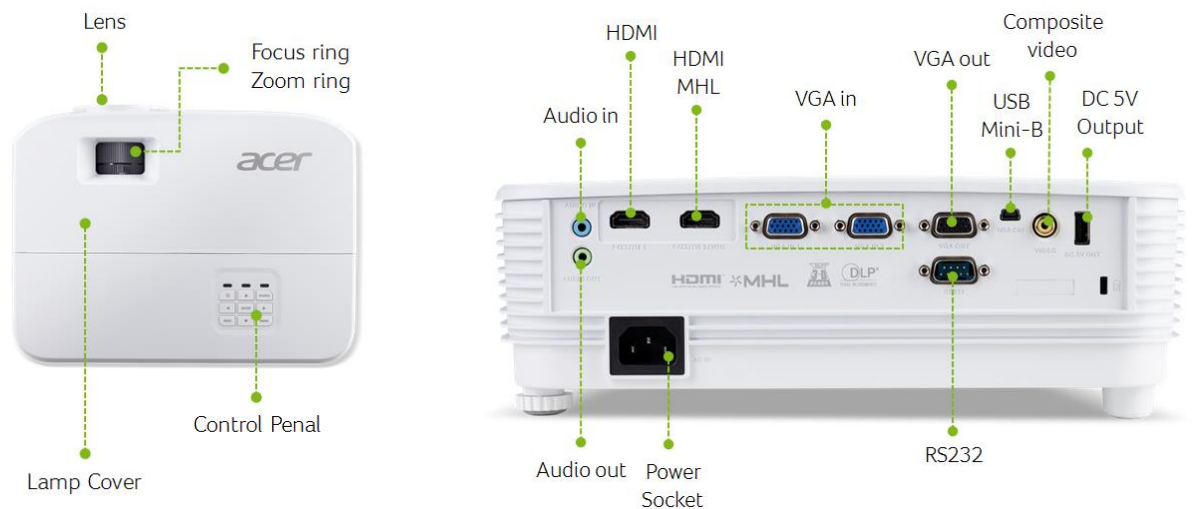

Feature Highlights

Expressive display

- SVGA (800 x 600) – P1150
- XGA (1,024 x 768) – P1250
- 3,600 ANSI lumens
- Dynamic Black 20,000:1
- Acer BluLight Shield
- Acer LumiSense
- Acer ColorBoost3D
- Acer ColorSafe II
- HDMI 3D with 144Hz 24p

Enhanced usability

- 3W built-in speaker – P1150
- 10W built-in speaker – P1250
- Wireless Projection¹
- AC power on
- Instant resume
- Acer SmartFormat

Installation flexibility

- Auto Keystone correction
- Auto ceiling-mounted correction
- Top-loading lamp

Eco-friendly functionality

- Acer EcoProjection
- Lamp life up to 15,000 hours in ExtremeEco mode

1 - Optional Acer WirelessCAST or Acer WirelessHD-Kit is required.

P1150

- Part Number: MR.JPK11.001
- EAN Code: 4713883179485

P1250

- Part Number: MR.JPL11.001
- EAN Code: 4713883183840

Optional Accessory

- P/N: MC.JKY11.007   MC.JKY11.009   MC.JFZ11.00B   MC.JLC11.002   MC.JLC11.003
- EAN: 4713147653638   4713147715251   4713147532261   4713147892877   4713147892884

Acer BluLight Shield

Acer BluLight shield allows users to lower levels of blue light to lessen the negative effects of blue light exposure. There are three levels of filter in projector suitable for different scenario. Each level also contains dynamic mechanism that will optimize the blue light level based on content. BluLight shield can reduce up to 30% blue light and protect your eyes.

Acer LumiSense

LumiSense incorporates a clever content-aware process. It analyzes projected content frame by frame and dynamically adjusts image visibility to optimum levels. Thanks to LumiSense intelligent judgment and dynamic adjustment, all dark scenes are clearly displayed with no loss of detail.

About Acer

Founded in 1976, today Acer is one of the world's top ICT companies and has a presence in over 160 countries. As Acer looks into the future, it is focused on enabling a world where hardware, software and services will infuse with one another to open up new possibilities for consumers and businesses alike. From service-oriented technologies to the Internet of Things to gaming and virtual reality, Acer's 7,000+ employees are dedicated to the research, design, marketing, sale, and support of products and solutions that break barriers between people and technology. More information is at www.acer.com.