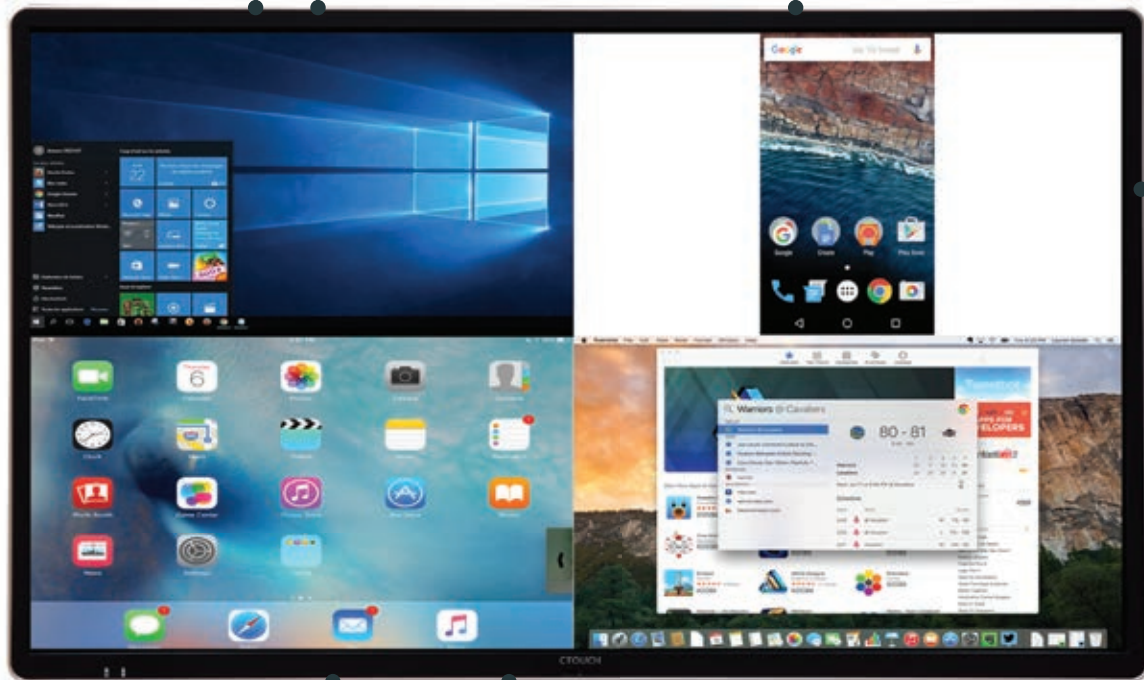

Leddura 2Share was specially designed to **share digital content wirelessly and securely** in meeting rooms. It also brings easy access to a digital white board and annotation functionality to make meeting collaboration as easy as can be.

65"

75"

86"

Live quad picture view

View up to 4 sources and work at the same time

Internal JBL speakers

JBL Live Stage (Virtual) Surround Sound

Integrated far field microphone

with Sonique and Voice Logic technology that captures your voice clearly up to 8 metres. Advanced ambient noise reduction and echo cancellation.

Interactive drawing - Multi-touch Whiteboard

Launch the multi-touch whiteboard instantly, with one touch, and simply start drawing.